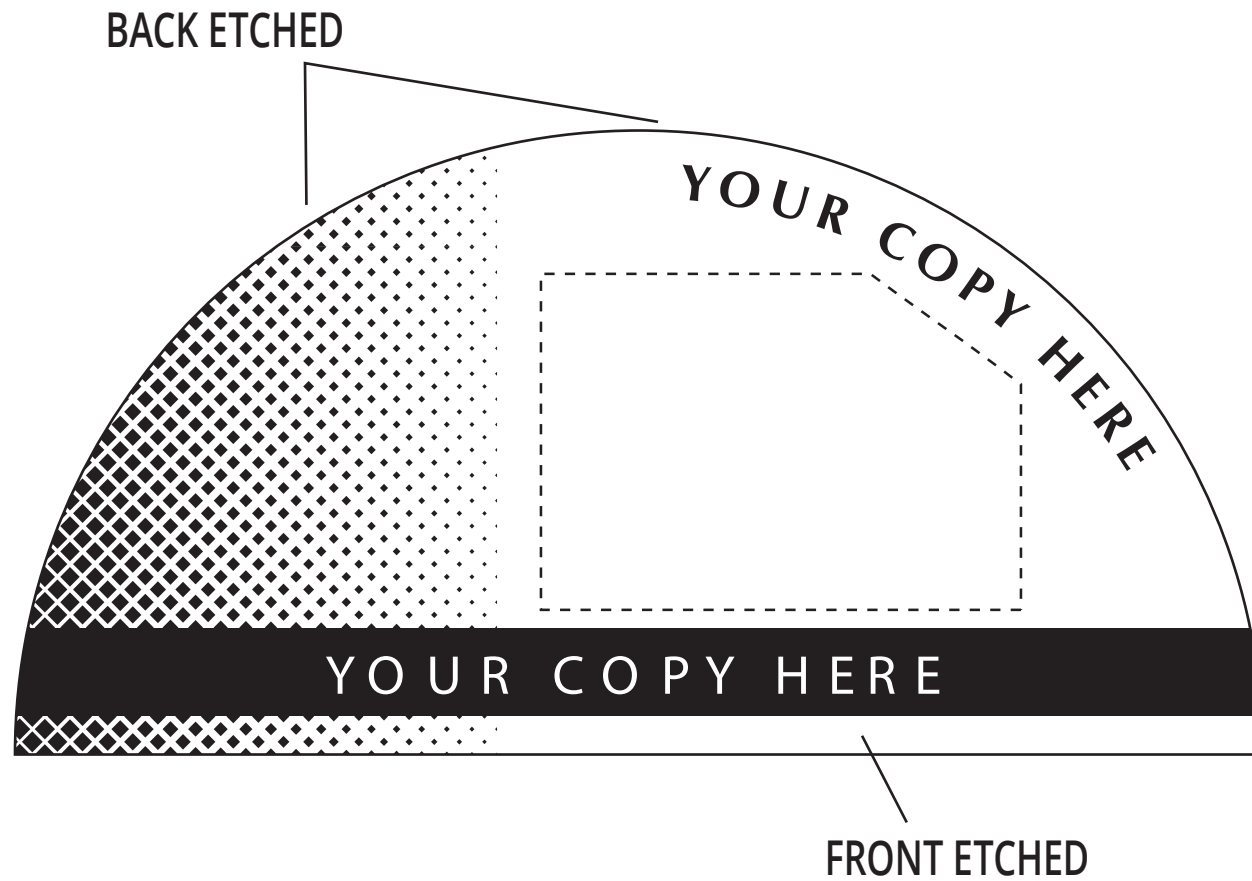

#4440 FRONT/BACK ETCHED - WITH DESIGN

MAXIMUM ETCHING AREA
2.75"H X 2.5"W + TOP & BOTTOM TEXT

#4440 FRONT/BACK ETCHED - NO DESIGN

MAXIMUM ETCHING AREA
2.75"H X 6"W